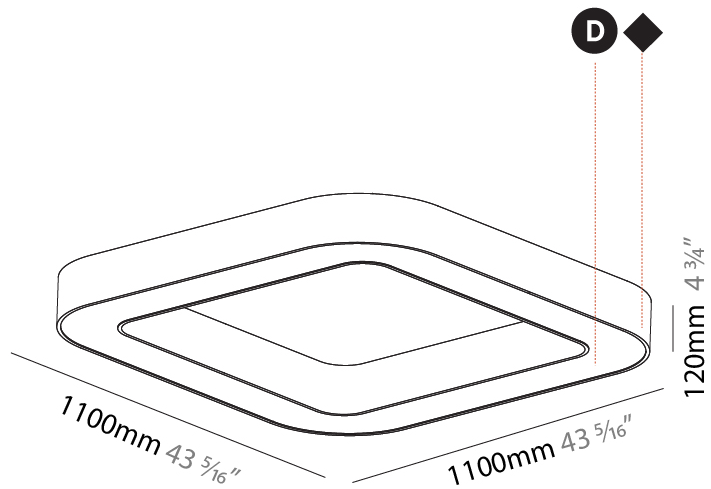

GENERAL

Series: Glorious
Subseries: Glorious Quantum
Brand: Prolight
Division: Architectural
Mounting Type: Surface
Mounting Location: Ceiling
Subcategory: Ambient

PHYSICAL

Shape: Square
Length (mm): 1100
Length (in): 43 5/16
Width (mm): 1100
Width (in): 43 5/16
Height (mm): 120
Height (in): 4 3/4
Light Distribution: Direct
Weight (kg): 14.2
Weight (lbs): 31.24
Diffuser: [PMMA - Opal or Micro-Prism](#)
Fixture Finish: [SSR / BKV / CWI / CRY / HAB / LAG / UFT / ITA / RUA / RUR / MIC / FTG / MYG / TWT / LOD / PUS / FRO / FUP / KIA / POP / BLS / SPG / MEY / GOH / GUM / CHC / COM / ABZ / JAG / OBR / MOS / ROR](#)
Fixture Material: Aluminum

ELECTRICAL

Lamp Type: LED (Zhaga Standard)
Input Wattage (W): 60
Total Output Wattage (W): 48 / 38.4 (3500K)
Dimming: [Non-Dimming / Phase Dimming (120Vac only) / 0-10V Dimming](#)
Driver Included: Yes
Driver Location: Integrated
Driver Type: Constant Current - 120 / 277Vac
Driver Class: Class 2
Input Voltage (V): 120 - 277
Constant Current (MA): 350 / 1200 (3500K)

LED

[Color Temperature (°K): 3000 / 3500 / 4000](#)
Max. Delivered Lumen (lm): 5540 / 5733 / 5850
CRI: >80 CRI
Efficiency (%): 65
Lamp Life (hrs): 50000

OPTICAL

RATINGS AND CERTIFICATIONS

Certified By: Certified for North American Standards
IP rating: IP20